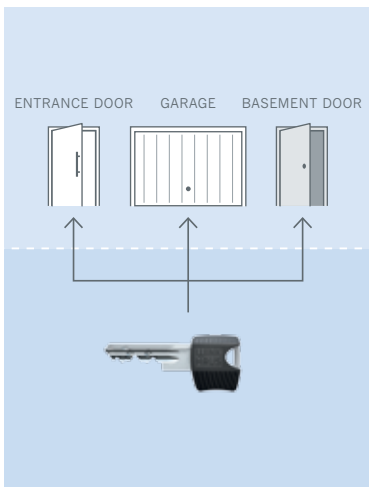

For individually-secured systems.

Technical features

- + New profile – patent pending
- + Technical copy protection on the key
- + Long key bow for modern protective fittings
- + Optimised key tip for improved insertion
- + Lock-picking protection featured as standard
- + Locking pin with rib scanning
- + 5-pin system with up to 8 radial pins

RPE – the benefits at a glance

- + For single-secured or keyed-alike cylinders
- + Non-slip key made of nickel silver with high-grade plastic
- + Modern key design
- + Caps in a variety of colours

With a keyed-alike system, all doors in the house can be opened with a single key. This example shows a single-family house.