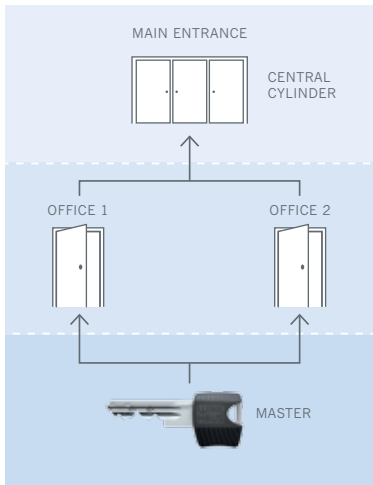

For self-pinning.

Technical features

- + New profile – patent pending
- + Additional rib pin for increased versatility in coding
- + Technical copy protection on the key
- + Long key bow, optimum for modern protective fittings
- + Optimised key tip for improved insertion
- + Lock-picking protection featured as standard
- + Profile tree to distinguish between differs
- + Locking pin with rib scanning
- + 5-pin system with up to 8 radial pins

RPS – the benefits at a glance

- + Ideal for the do-it-yourself assembly of small and medium-sized locking systems
- + Secured locking systems in customers' special profiles
- + Modern key design
- + Caps in a variety of colours
- + Establishment of locking plan from the factory (optional)

The reserved profile tree gives you a flexible system structure in the creation of locking hierarchies. This example shows a law firm.