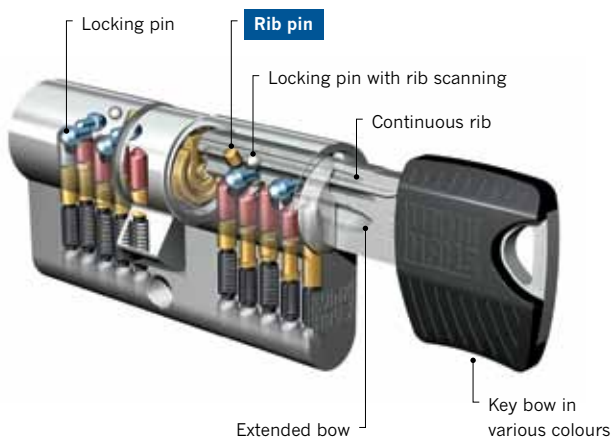

For individually-secured systems.

Technical features

- + New profile – patent pending
- + Technical copy protection on the key
- + Long key bow for modern protective fittings
- + Optimised key tip for improved insertion
- + Lock-picking protection featured as standard
- + Locking pin with rib scanning
- + 5-pin system with up to 8 radial pins

RPE – the benefits at a glance

- + For single-secured or keyed-alike cylinders
- + Non-slip key made of nickel silver with high-grade plastic
- + Modern key design
- + Caps in a variety of colours

With a keyed-alike system, all doors in the house can be opened with a single key. This example shows a single-family house.

keyTec RPS.

The versatile locking system.

For do-it-yourself assembly of individual locking systems

The **keyTec RPS** locking system has all of the properties of the previously described keyTec RPE; an additional rib pin makes the system even more versatile and secure. It is the ideal system for building medium-sized locking systems yourself on customer order. The keyTec RPS system unites reliability, a high degree of variability and attractive design in a single groundbreaking product concept.

keyTec RPS enables you to create locking systems with different locking rights, such as with master keys and central cylinders.

keyTec RPS in your product range

Winkhaus' keyTec RPS system is the versatile product for customers doing the cylinder pinning themselves: You can create customer-specific locking systems of your own design. This allows you to offer small and medium-sized companies an economical and future-proof solution. The RPS system is also suited for secured locking systems in customers' special profiles.