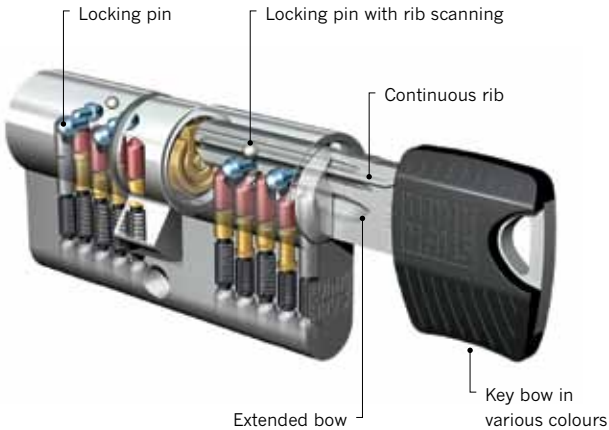

Embossing area on the back side of the key

Your logo on every key

This is what innovative key design looks like today. The shaping is dynamic and ergonomic at the same time, the combinations of materials made of nickel silver and high-grade plastics are striking and durable.

You can have your own retailer logo embossed from the factory as an option. That way, you'll be with your customer at all times – not to mention during each reordering.

Show your profile with Winkhaus' new keyTec RPE/RPS systems. Your flexible answer to demanding customer requests!

keyTec RPE. Ingenious. Clever. Elegant.

Ready for sale from Winkhaus

The **keyTec RPE** locking system from Winkhaus is the innovative basis system for individually-secured locking cylinders. The intelligent mechanical concept with a unique combination of benefits sets new standards on the market. The keyTec RPE system allows you to offer your customers state-of-the-art locking technology in tried-and-true Winkhaus quality.

For individually-secured systems.

Technical features

- + New profile – patent pending
- + Technical copy protection on the key
- + Long key bow for modern protective fittings
- + Optimised key tip for improved insertion
- + Lock-picking protection featured as standard
- + Locking pin with rib scanning
- + 5-pin system with up to 8 radial pins