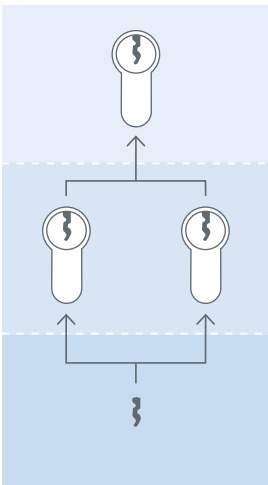

For self-pinning.

Technical features

- + New profile – patent pending
- + Additional rib pin for increased versatility in coding
- + Technical copy protection on the key
- + Long key bow, optimum for modern protective fittings
- + Optimised key tip for improved insertion
- + Lock-picking protection featured as standard
- + Profile tree to distinguish between differs
- + Locking pin with rib scanning
- + 5-pin system with up to 8 radial pins

RPS – the benefits at a glance

- + Ideal for the do-it-yourself assembly of small and medium-sized locking systems
- + Secured locking systems in customers' special profiles
- + Modern key design
- + Caps in a variety of colours
- + Establishment of locking plan from the factory (optional)

The reserved profile tree gives you a flexible system structure in the creation of locking hierarchies. This example shows a law firm.